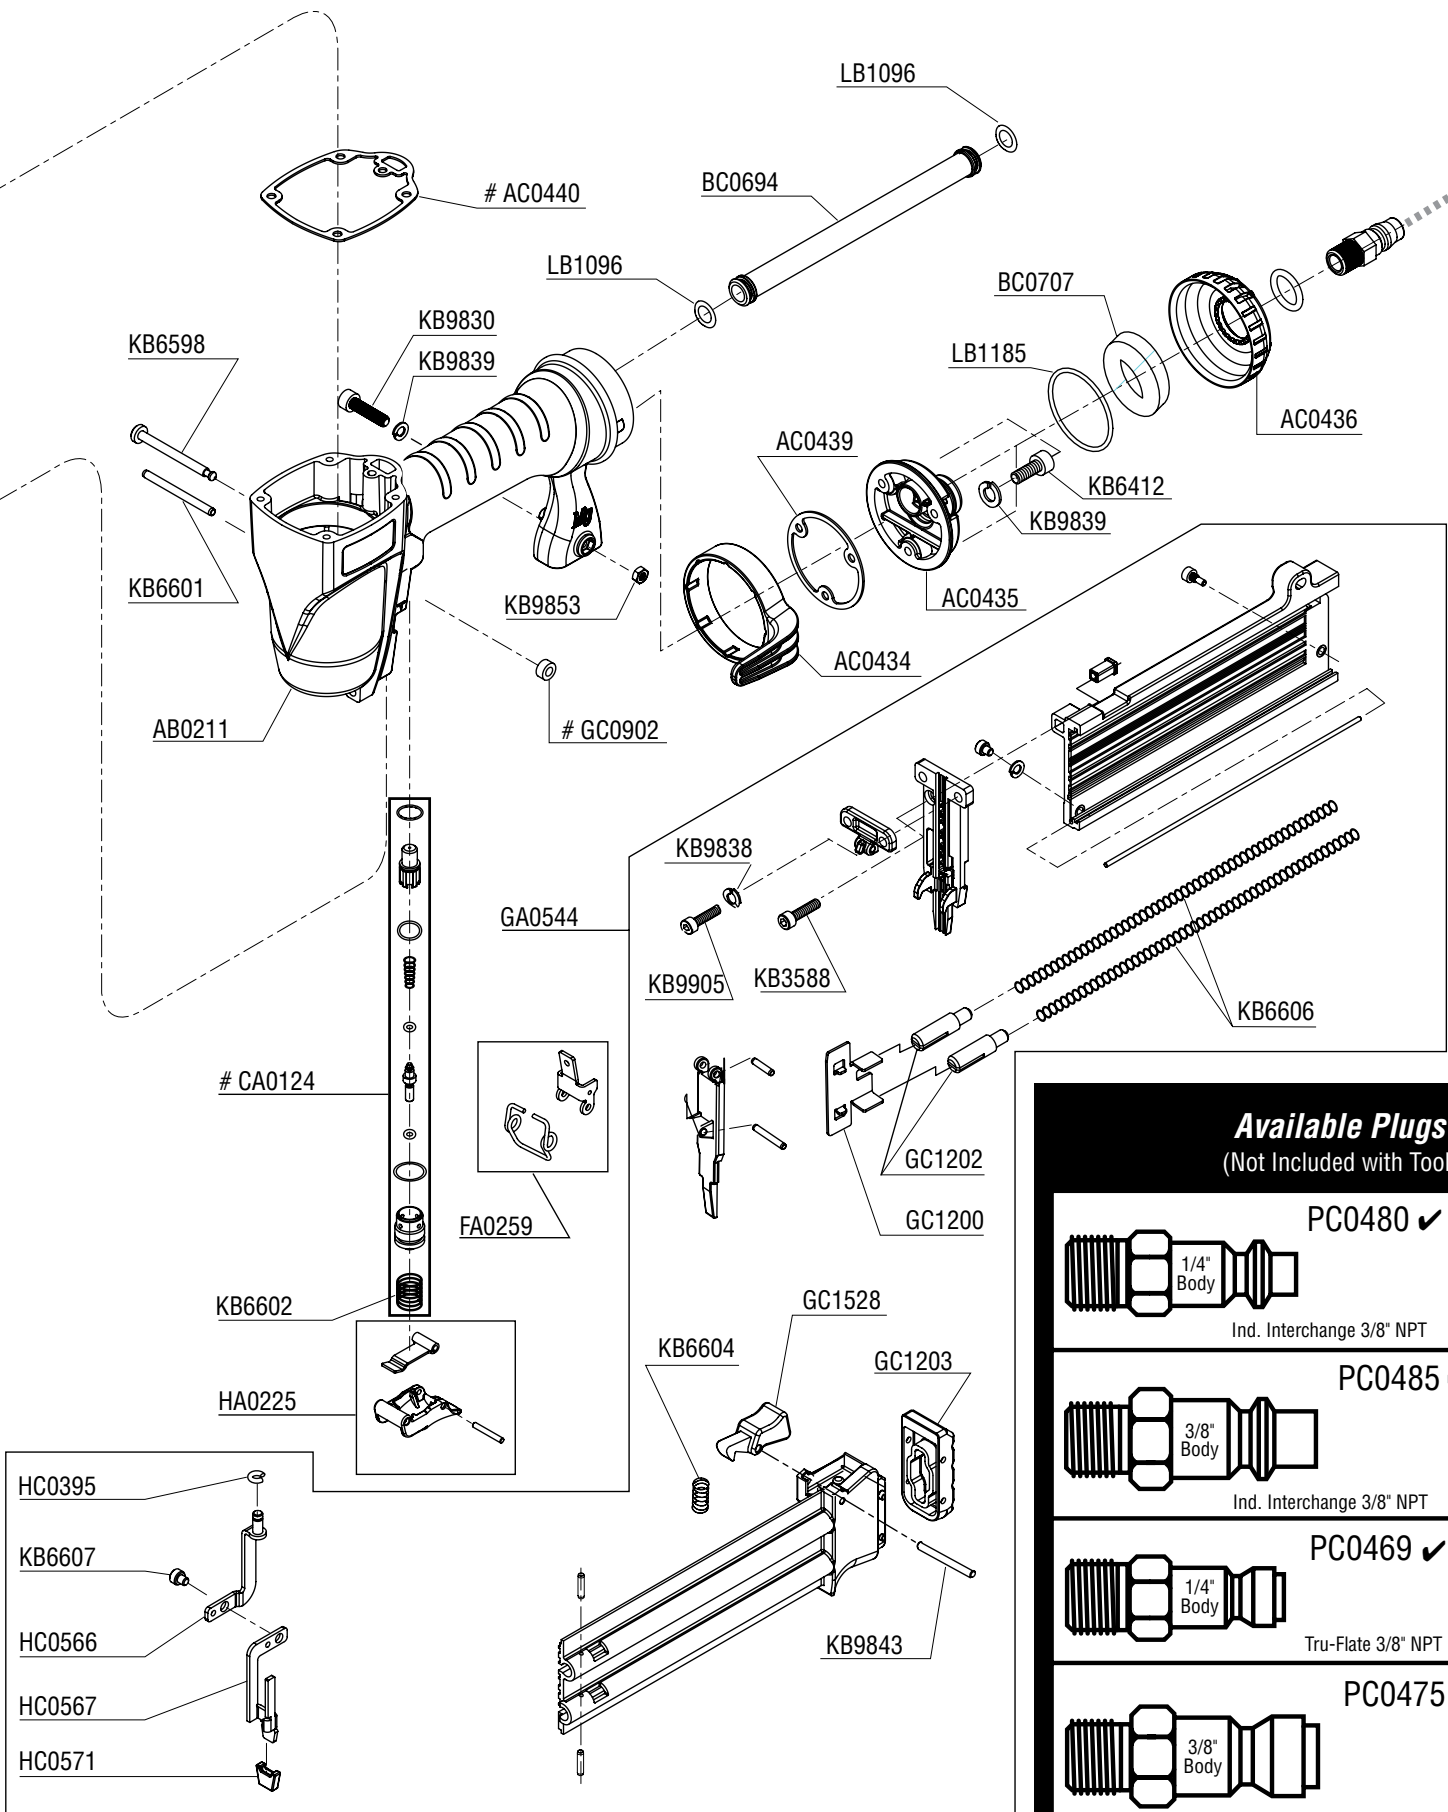

18 Ga. Brad Nailer

FinishPro® 18Mg

Available Plugs
(Not Included with Tool)

	PC0480 ✓
Ind. Interchange 3/8" NPT	
	PC0485
Ind. Interchange 3/8" NPT	
	PC0469 ✓
Tru-Flate 3/8" NPT	
	PC0475
Tru-Flate 3/8" NPT	

✓ **Recommended Plugs**
Plugs shown smaller than actual size